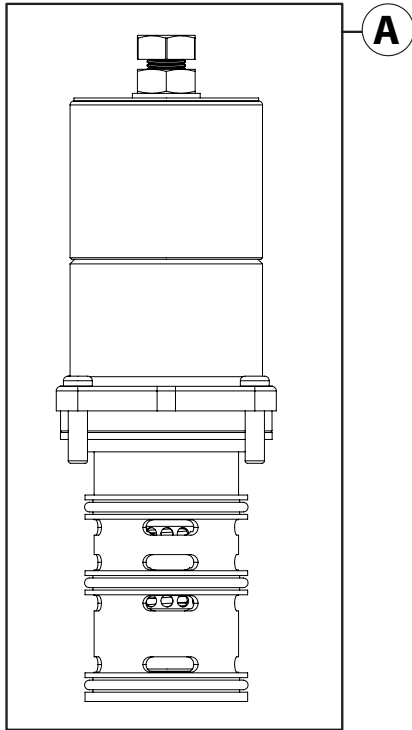

7-102, 7-200, 7-400, 7-500, 7-700, 7-900, 7-1000
TempControl 7 Series

Operation & Maintenance Manual

Parts Breakdown (7-200, 7-400, 7-500, 7-700)

Replacement Parts for Models 200-700		
Item	Description	Part No.
A	Valve replacement cartridge	7-()NW
B	Complete replacement stop assembly	TT-50AN-()
C	Cap gasket	TT-21-()
D	Casing gasket	TT-11-()
E	Check spindle and spring	TT-181-()
F	Sleeve o-rings (x3)	TT-15-()
G	Check seat	TT-26-()

Notes:

- 1) Insert proper model number in parenthesis.
- 2) Item B contains cap gasket, check spring, bonnet assembly and check assembly.